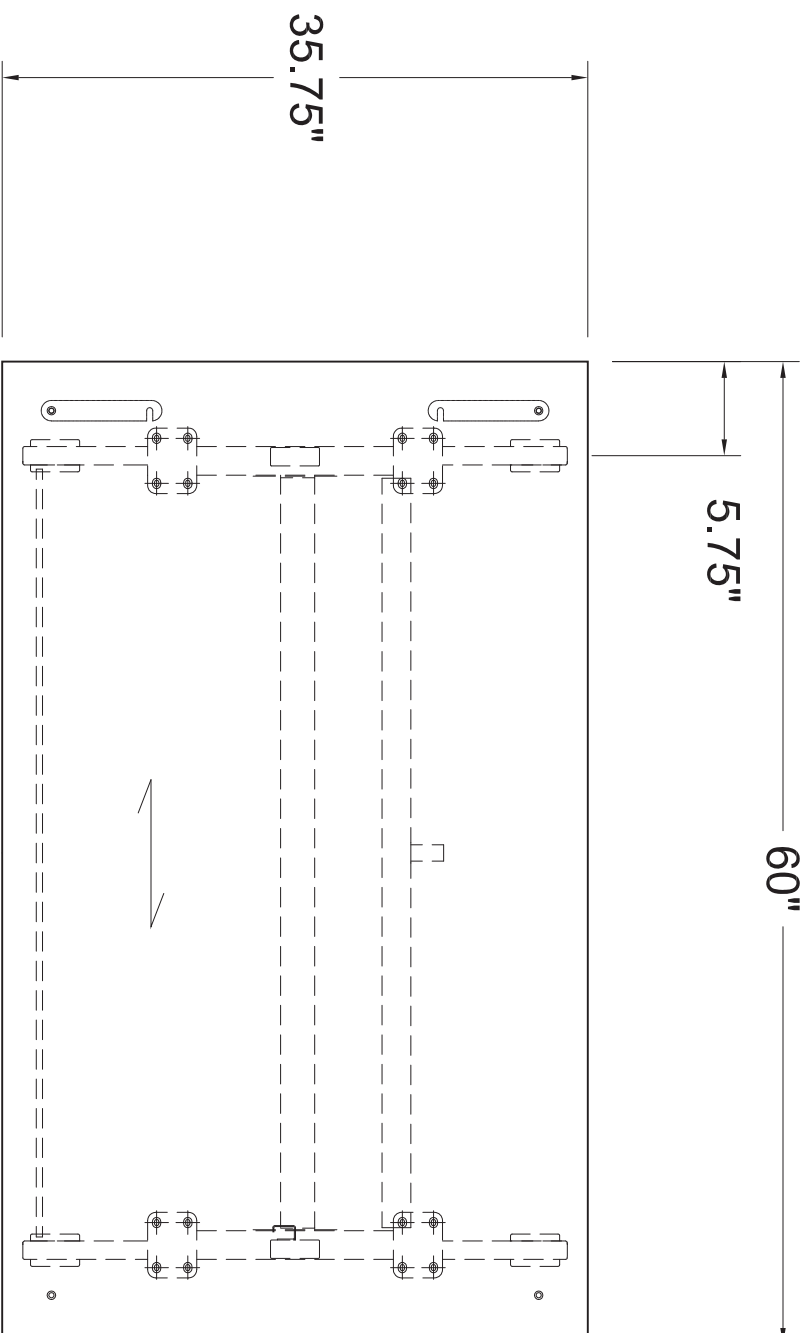

PLAN VIEW

60" x *36" METRONOME FLIP TOP TABLE

THIS DRAWING IS CONFIDENTIAL AND PROPRIETARY. NO PART OF THIS DRAWING MAY BE COPIED, DISCLOSED TO ANY THIRD PARTY OR USED FOR ANY PURPOSE WITHOUT THE EXPRESS WRITTEN AUTHORIZATION OF NIENKAMPER FURNITURE & ACCESSORIES

* DENOTES NOMINAL TABLE DEPTH